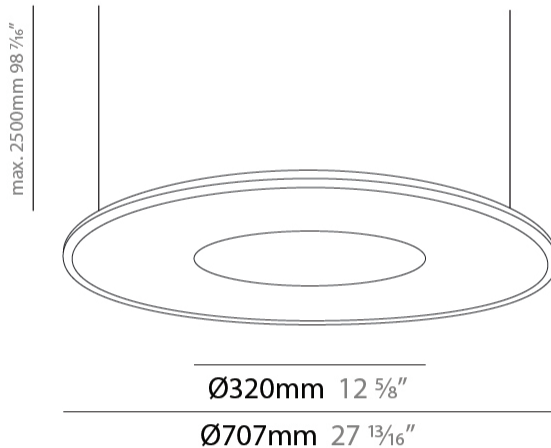

HARMONY RING SUSPENSION

A51064-

base number   Color   Finish   Diffuser
Temperature   Options   Options

1. To build a product code in our configurator select the specify button on the base model # product page
2. To build a manual product code on this datasheet choose from the options listed below in blue font and add the suffix to the base model #

GENERAL

Series: Harmony Ring
Partner: Ivela
Division: Architectural
Installation: Suspension
Product Type: Panels
Mounting Location: Ceiling
Light Distribution: Direct

PHYSICAL

Shape: Round
Diameter (mm): 707
Diameter (in): 27 ¹³/₁₆
Height (mm): 15
Height (in): 9/16
Max. Overall Height (mm): 2500
Max. Overall Height (in): 98 ⁷/₁₆
Diffuser: [PMMA - Opal / Prismatic](#)
Fixture Finish: [WHI / BLK / GLD](#)
Fixture Material: Aluminum

ELECTRICAL

Lamp Type: LED
Input Wattage (W): 44
Dimming: Tri-Mode (Non-Dimming and Phase Dimming (120Vac only) and 0-10V Dimming)
Driver Included: No
Driver Location: Remote
Driver Type: Constant Voltage - Universal
Driver Class: Class 2
Housing: ENCP 5 (ERP) ENCP 13 (SC Power)
Input Voltage (V): 120 - 277
Output Voltage (V): 24

LED

Color Temperature (°K): [2700 / 3000 / 3500 / 4000](#)
Max. Delivered Lumen (lm): [3168 / 3300 / 3398 / 3498](#)
Nominal Lumen (lm): [5280 / 5500 / 5663 / 5830](#)
CRI: >93 CRI
Lamp Life (hrs): 50000

OPTICAL

RATINGS AND CERTIFICATIONS

Certified By: Certified for North American Standards
IP rating: IP20