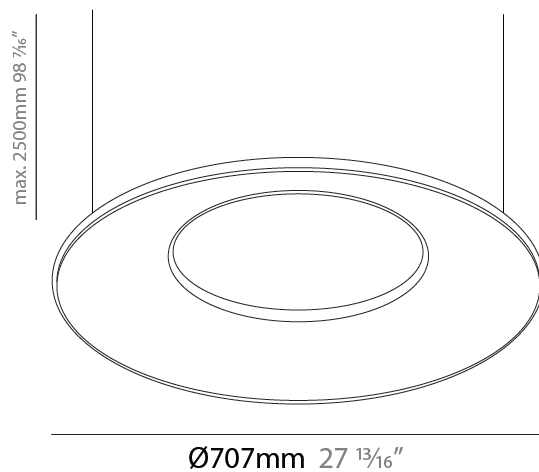

HARMONY RING SUSPENSION

A51067-

base number   Color   Finish   Diffuser
Temperature   Options   Options

1. To build a product code in our configurator select the specify button on the base model # product page
2. To build a manual product code on this datasheet choose from the options listed below in blue font and add the suffix to the base model #

GENERAL

Series: Harmony Ring
Partner: Ivela
Division: Architectural
Installation: Suspension
Product Type: Panels
Mounting Location: Ceiling
Light Distribution: Direct

PHYSICAL

Shape: Round
Diameter (mm): 707
Diameter (in): 27 ¹³/₁₆
Height (mm): 15
Height (in): 9/16
Max. Overall Height (mm): 2500
Max. Overall Height (in): 98 ⁷/₁₆
Diffuser: PMMA - Opal / Prismatic
Fixture Finish: WHI / BLK / GLD
Fixture Material: Aluminum

ELECTRICAL

Lamp Type: LED
Input Wattage (W): 44
Dimming: Tri-Mode (Non-Dimming and Phase Dimming (120Vac only) and 0-10V Dimming)
Driver Included: No
Driver Location: Remote
Driver Type: Constant Voltage - Universal
Driver Class: Class 2
Housing: ENCP 5 (ERP) ENCP 13 (SC Power)
Input Voltage (V): 120 - 277
Output Voltage (V): 24

LED

Color Temperature (°K): 2700 / 3000 / 3500 / 4000
Max. Delivered Lumen (lm): 3168 / 3300 / 3398 / 3498
Nominal Lumen (lm): 5280 / 5500 / 5663 / 5830
CRI: >93 CRI
Lamp Life (hrs): 50000

OPTICAL

RATINGS AND CERTIFICATIONS

Certified By: Certified for North American Standards
IP rating: IP20